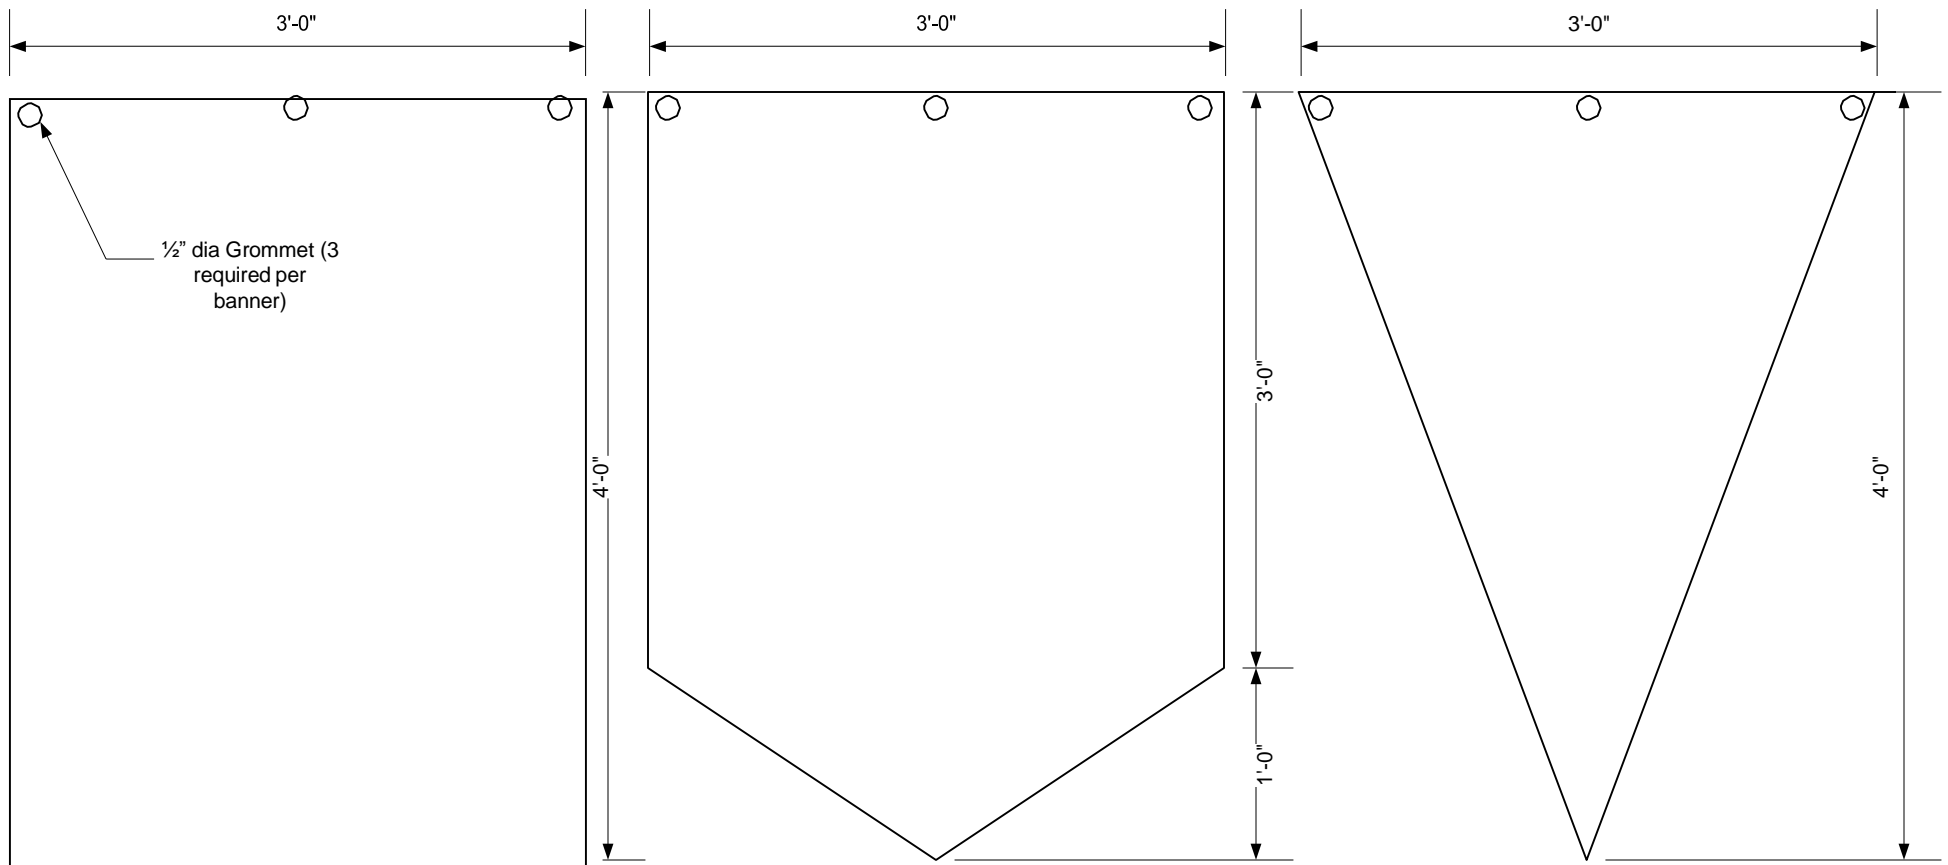

Fullerton College High School Theatre Festival School Banner Design Guidelines

Drawing Scale = 1" = 1 foot

Approved Banner Materials

- Fabric (felt, canvas, leather, burlap, etc)
- Cardboard (no more than 1/4" thick)
- Foam Core board (no more than 1/4" thick)

Whatever material is selected for the banner, it must have three grommets along the top edge as shown in the drawings above to attach the banner securely to the poles.

**PLEASE bring your banner
to the
Festival Opening
Ceremonies at
12:15 pm Friday**